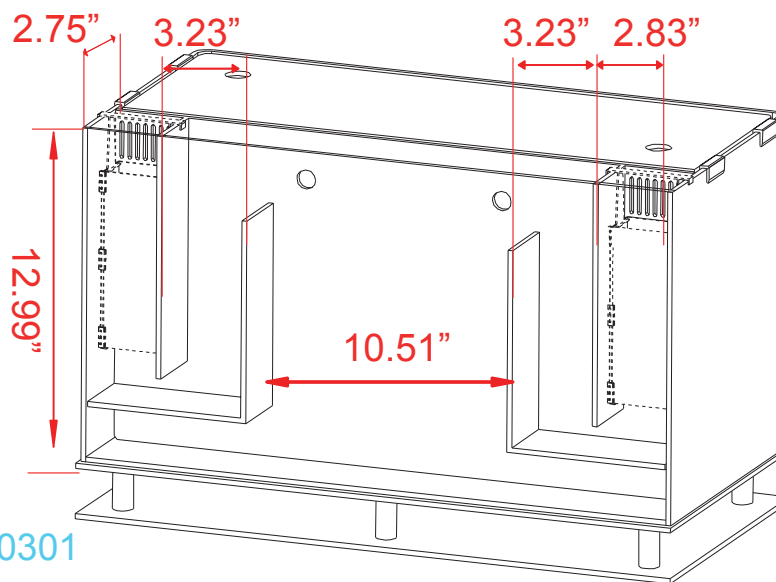

DIMENSIONS

Length: 23.62"
 Width: 11.81"
 Height: 18.66"
 *w/ Pedestal & 2-Clamp 8

PUMP

WATTS/FLOW POWER
 11W / 211 gph 110v/60Hz

ILLUMINATION *Model # 0301

LIGHT CYCLE	LED WATTS	COLOR	CURRENT
DAYLIGHT	6 x 1W att	10K	350mA
MOONLIGHT	4 x 1/2W att	456nm	60mA